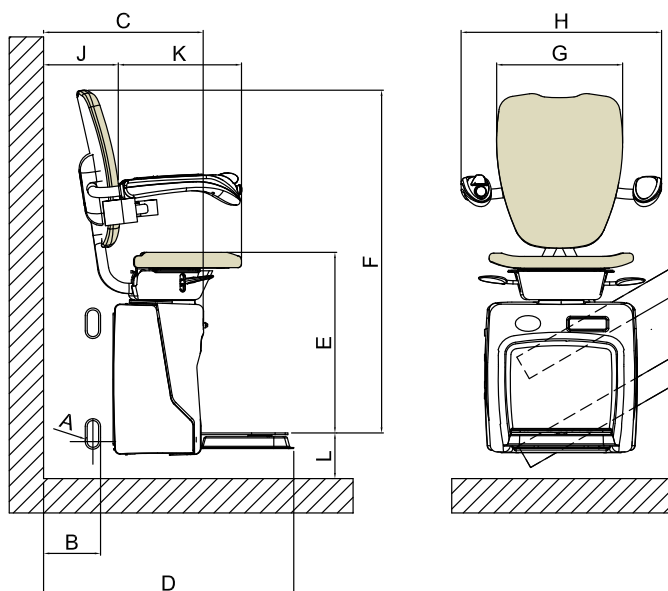

Outdoor version available.

DEPARTURE AT THE LOW FLOOR

TECHNICAL DATA

Power supply	230 VAC
Speed	0,15 m/s (max.)
Service life:	15 trips per 24 hours • 10 trips continuous
Maximum load	130 Kg

VIMEC DOLCE VITA		
A	Measurements of the track: width/height	30 mm/50 mm
B	Outside distance of the staircase	130 mm
C	Overall measurements with footrest closed	445 mm
D	Overall measurements with footrest open	720 mm
E	Distance between the footrest and the seat	530 mm
F	Distance between the footrest and the upper part of the backrest	1.080 mm
G	Backrest width	380 mm
H	Distance between the armrests (outside)	600 mm
J	Distance between the backrest and the wall	195 mm
K	Seat depth	365 mm
L	Distance between the upper side of the footrest to the floor	90 mm